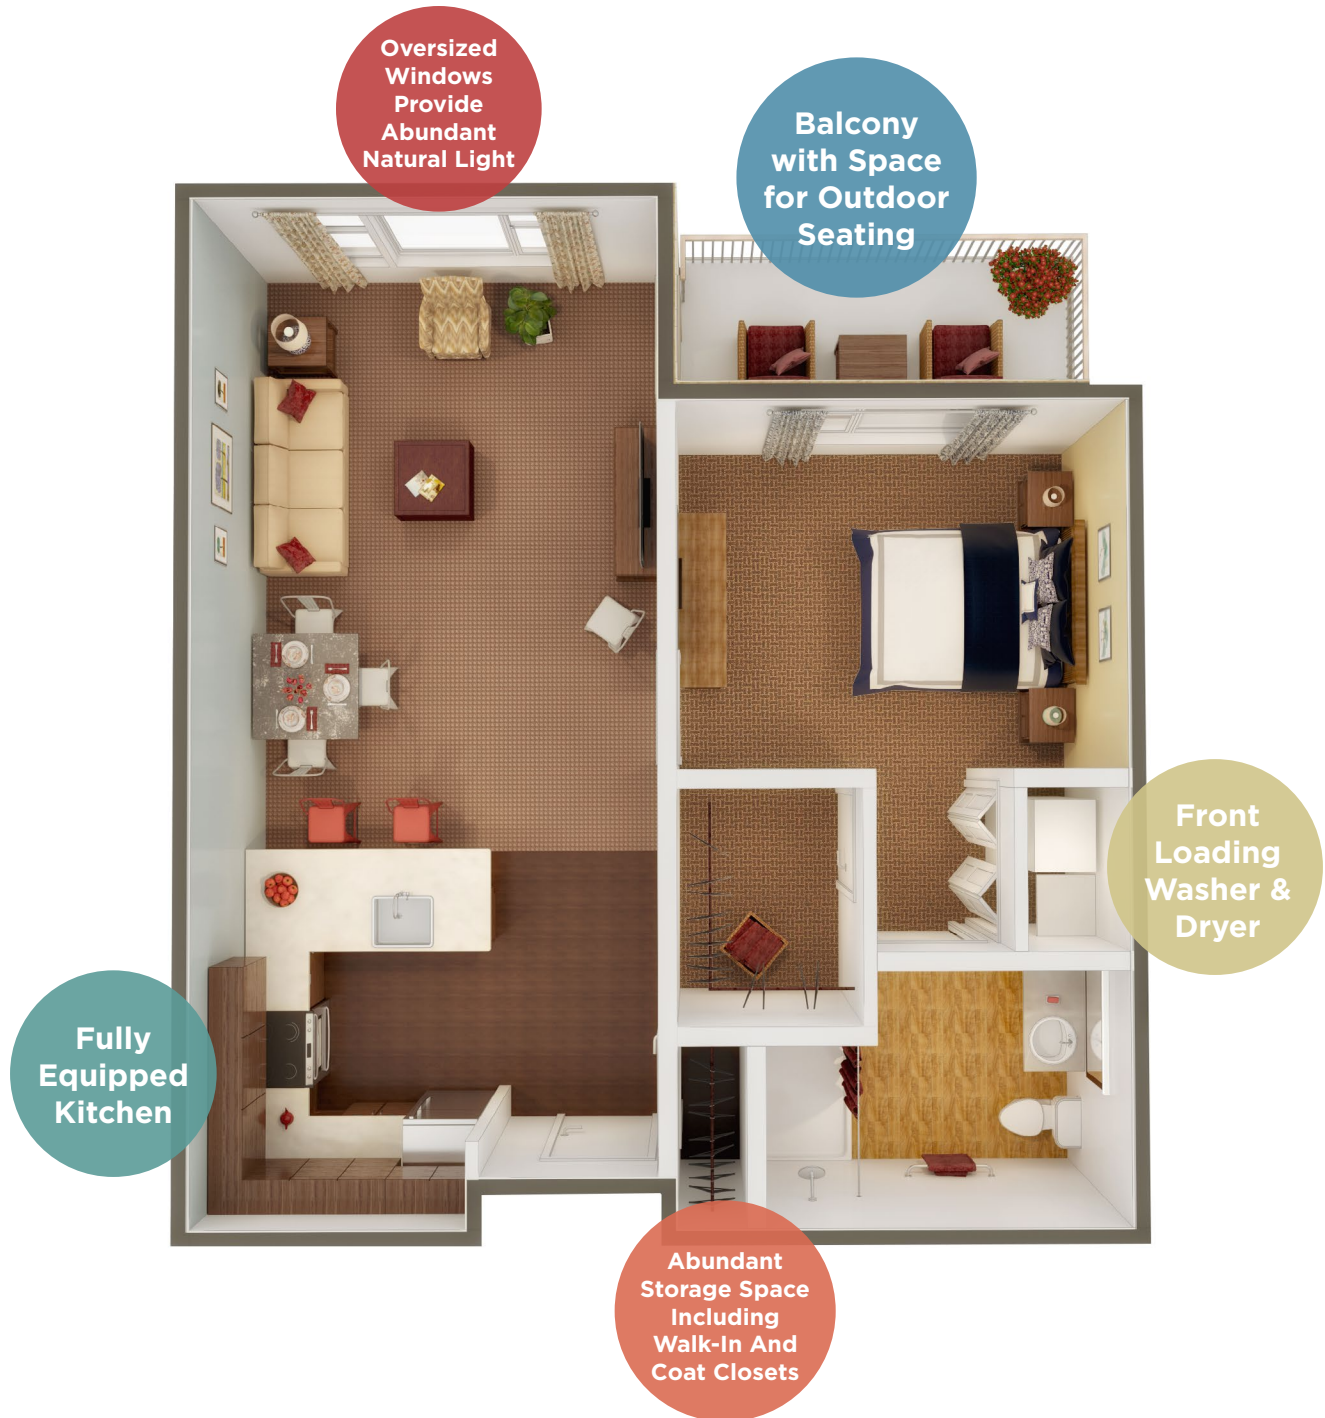

PRAIRIE CITY LANDING

A tenfold Senior Living Community

ONE BEDROOM DELUXE

782 SQFT